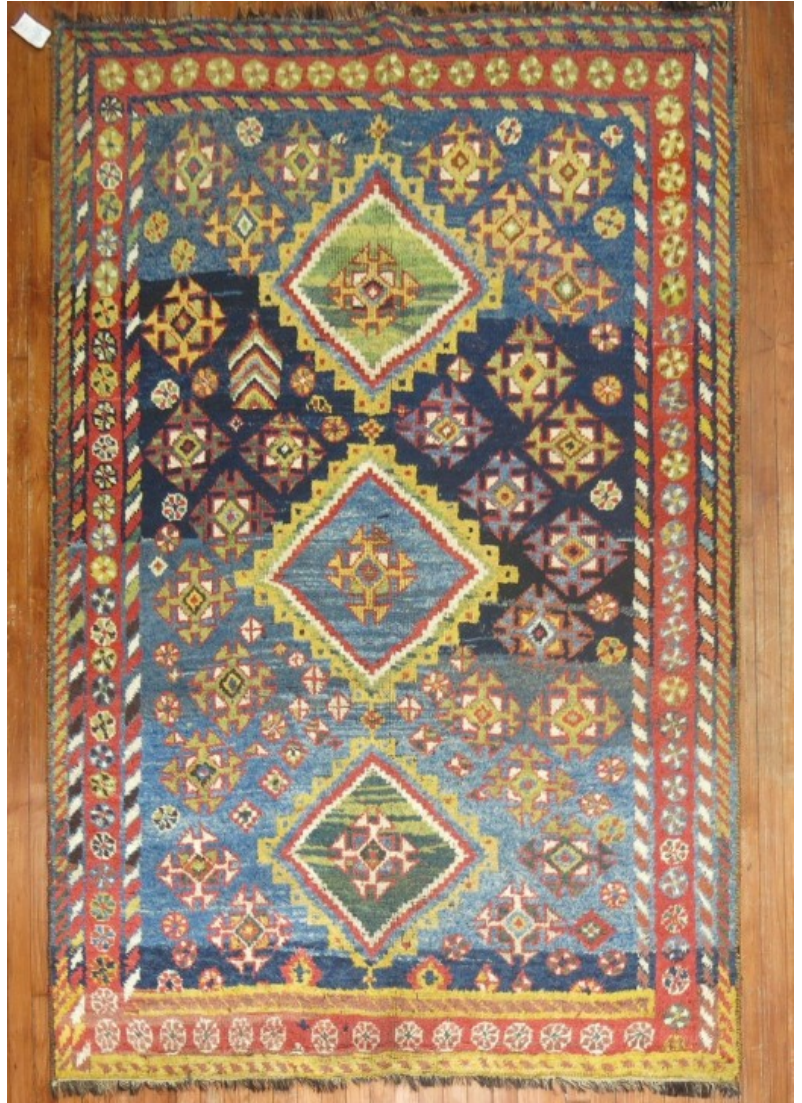

Colorful Antique Persian Gabbeh Rug no. 9316

Description

an early 20th century gabbeh persian tribal rug

rug no. 9316
size 5' 5" X 7' 7"
rug type Gabbeh
size / category Intermediate, Square

Colorful Antique Persian Gabbeh Rug no. 9316