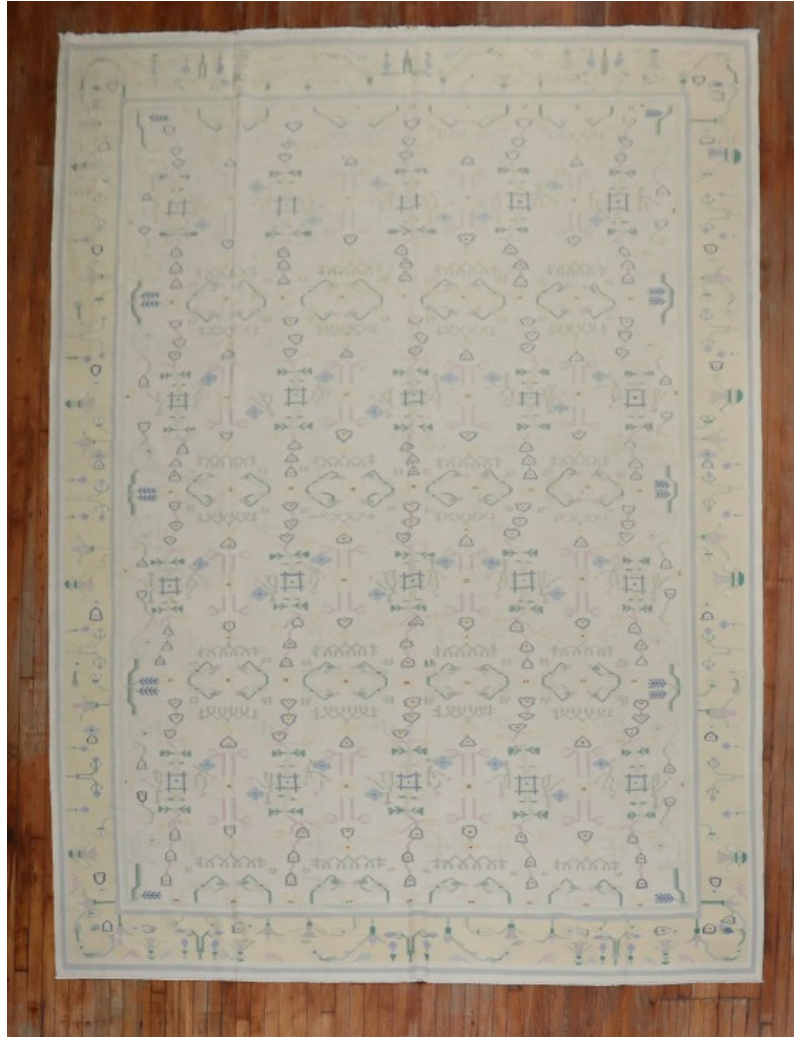

Indian Dhurrie Flatweave no. j1611

Description

Room size Indian Dhurrie from the early 20th century in pastel tones. The Field is ivory, warm accents in gray, blue, green, pink shadowed by a calm yellow border

rug no.	j1611
size	9' 7" X 13' 11"
rug type	Dhurrie, Indian, Kilim
size / category	Room
price	\$8750.00

Indian Dhurrie Flatweave no. j1611