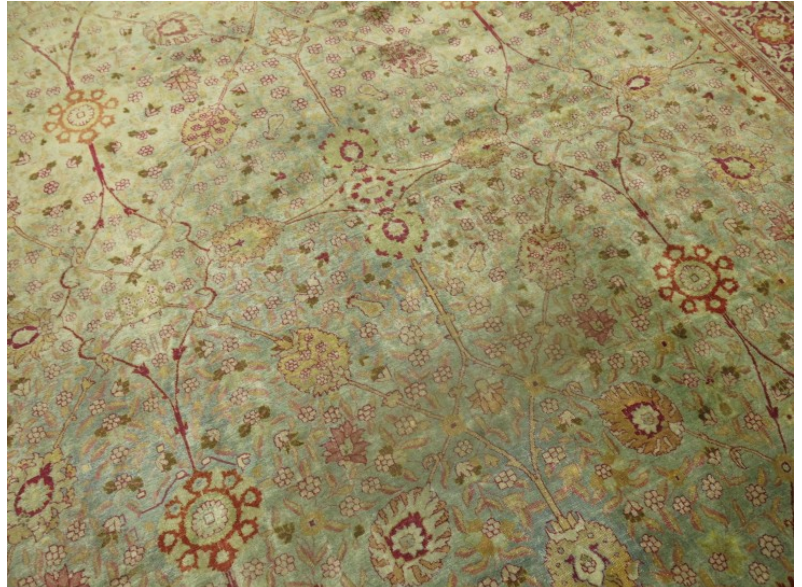

Green Background Persian Tabriz Rug no. j1615

Description

Circa 1920 persian tabriz rug in greens and ruby red

rug no.	j1615
size	9' 4" X 11' 9"
rug type	Tabriz
size / category	Room

Green Background Persian Tabriz Rug no. j1615