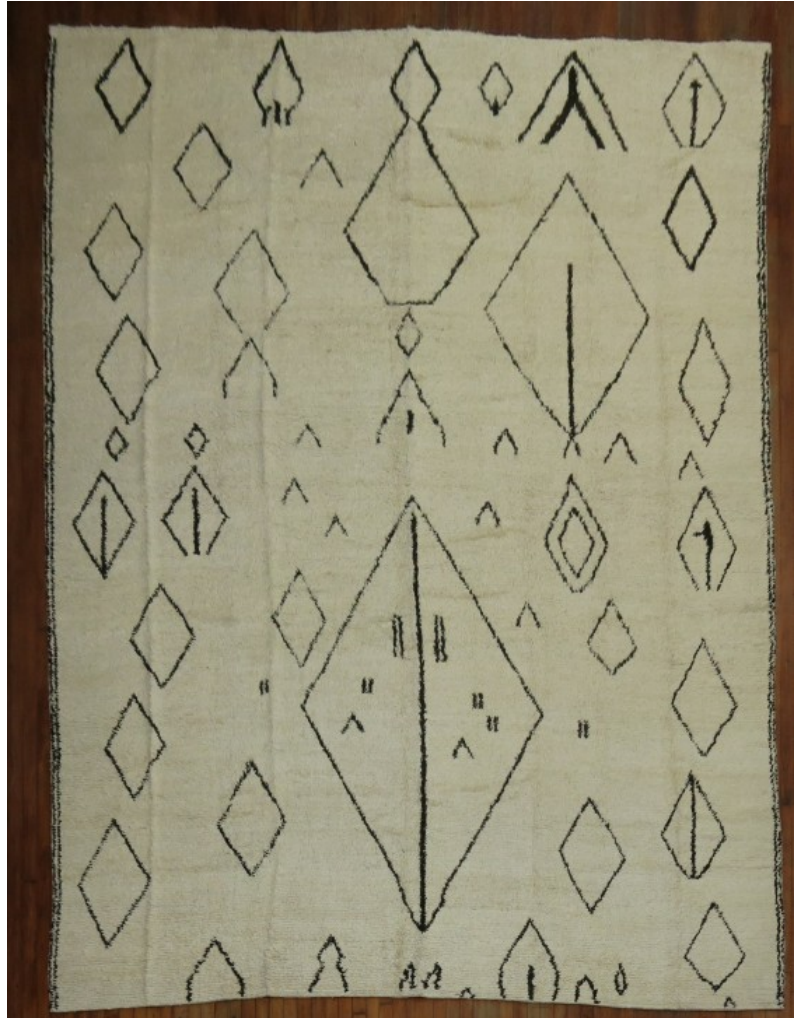

White Black Vintage Turkish Inspired Tulu no. r5207

Description

Room size white and black abstract vintage inspired old wool Turkish Tulu Rug

rug no.	r5207
size	10' 3" X 13' 10"
rug type	Moroccan,Tulu
size / category	Room

White Black Vintage Turkish Inspired Tulu no. r5207