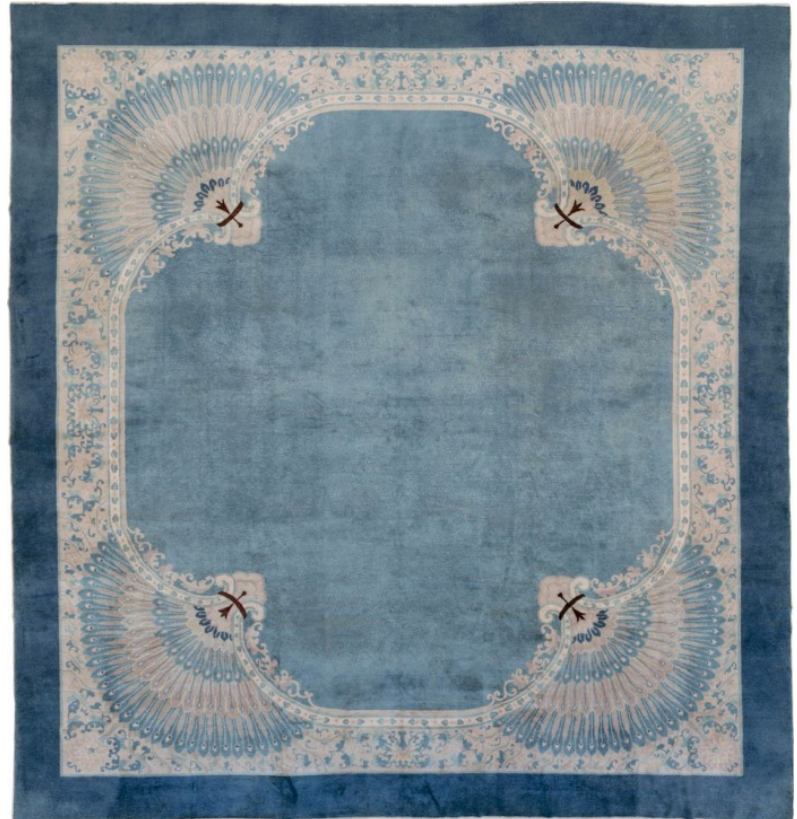

Light Blue Square Chinese Rug no. 10378

Description

Light Blue and ivory color Chinese Rug with an open field design from the 1930s

rug no.	10378
size	13' 9" X 14'
rug type	Chinese
size / category	Oversize, Square

Light Blue Square Chinese Rug no. 10378