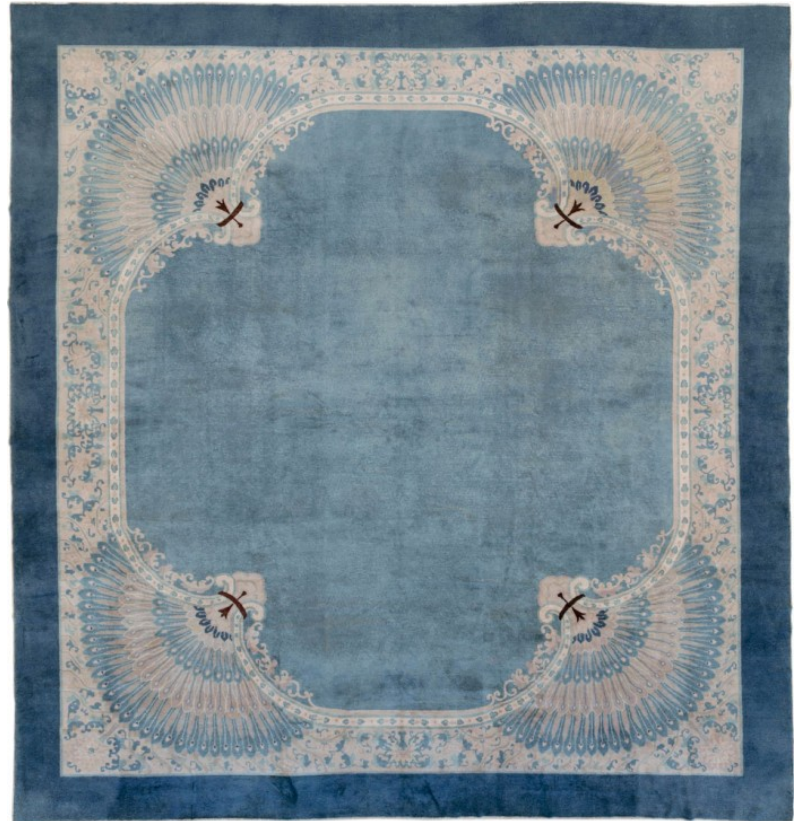

## Light Blue Square Chinese Rug no. 10378

### Description

Light Blue and ivory color Chinese Rug with an open field design from the 1930s

rug no.	10378
size	13' 9" X 14'
rug type	Chinese
size / category	Oversize, Square
price	\$32750.00

**Light Blue Square Chinese Rug no. 10378**