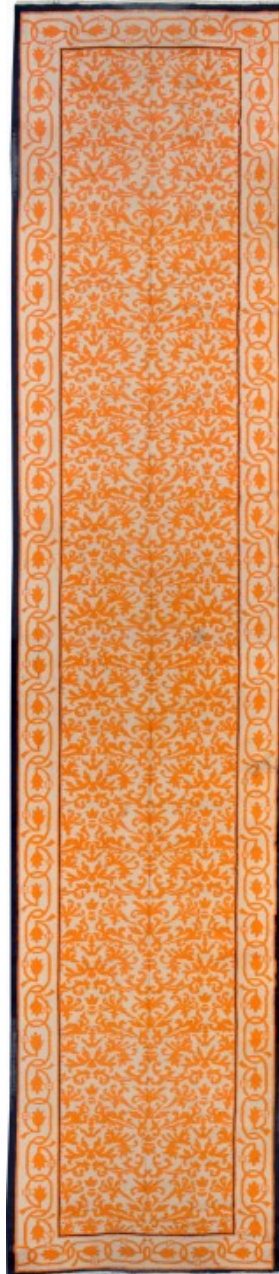

## Vintage Tibetan Long Corridor Rug no. r5265

### Description

a mid 20th century Tibetan Rug with an all over floral motif in orange on a beige bone color ground , border in black

rug no.	r5265
size	8' 10" X 41' 9"
rug type	Tibetan
size / category	Gallery,Oversize

**Vintage Tibetan Long Corridor Rug no. r5265**