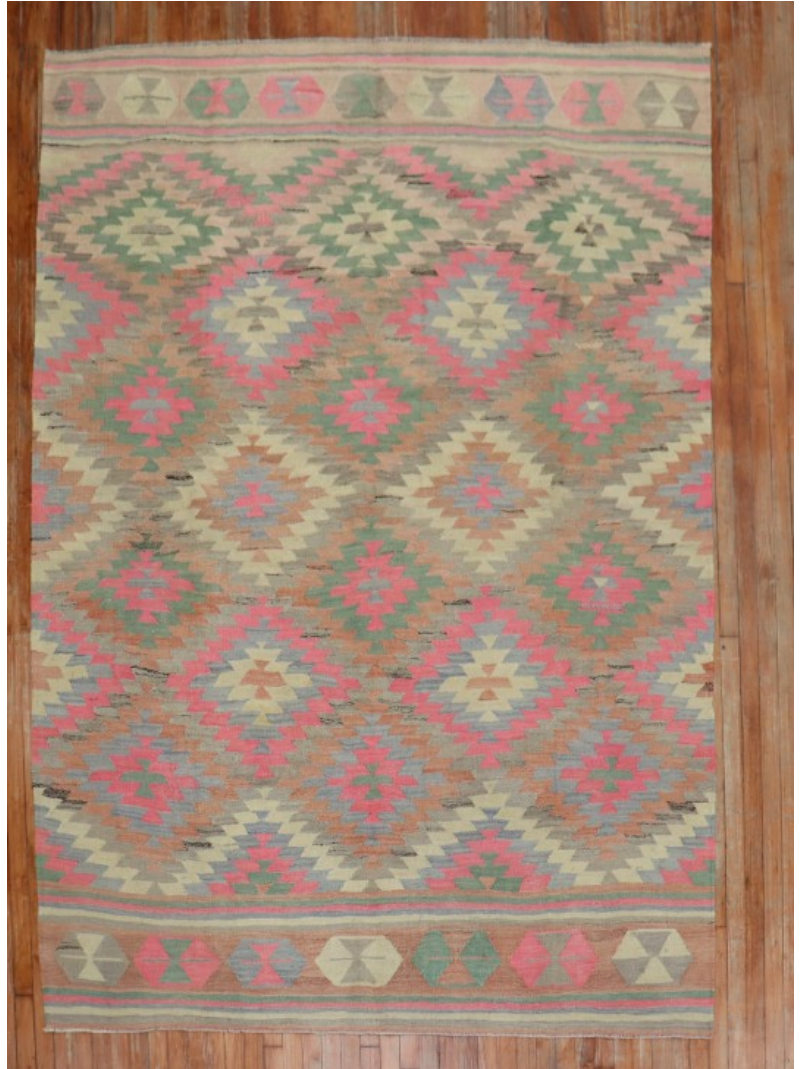

Pink Bohemian Turkish Kilim no. r5390

Description

an intermediate size turkish kilim with an all over geometric design predominantly in pink from the middle of the 20th century

rug no.	r5390
size	6' 8" X 9' 3"
rug type	Kilim
size / category	Intermediate

Pink Bohemian Turkish Kilim no. r5390