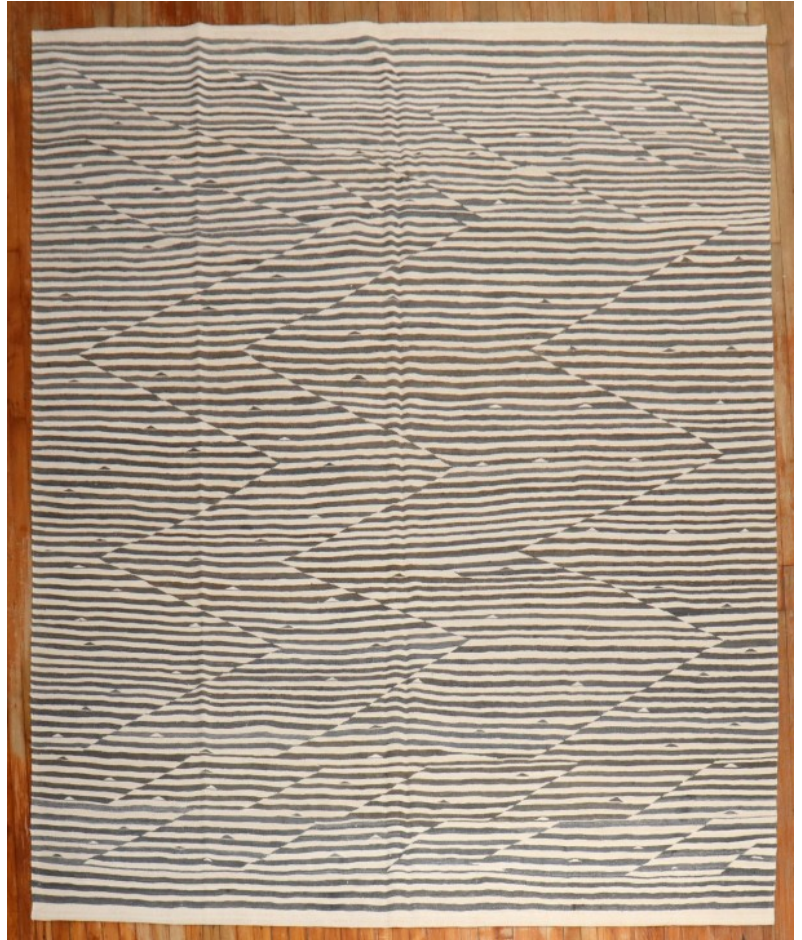

Zebra Style Vintage Persian Kilim no. j2140

Description

One of a kind modern Persian Kilim in black and white with a zebra-like motif

rug no.	j2140
size	8' 4" X 9' 6"
rug type	Kilim
size / category	Room, Square

Zebra Style Vintage Persian Kilim no. j2140