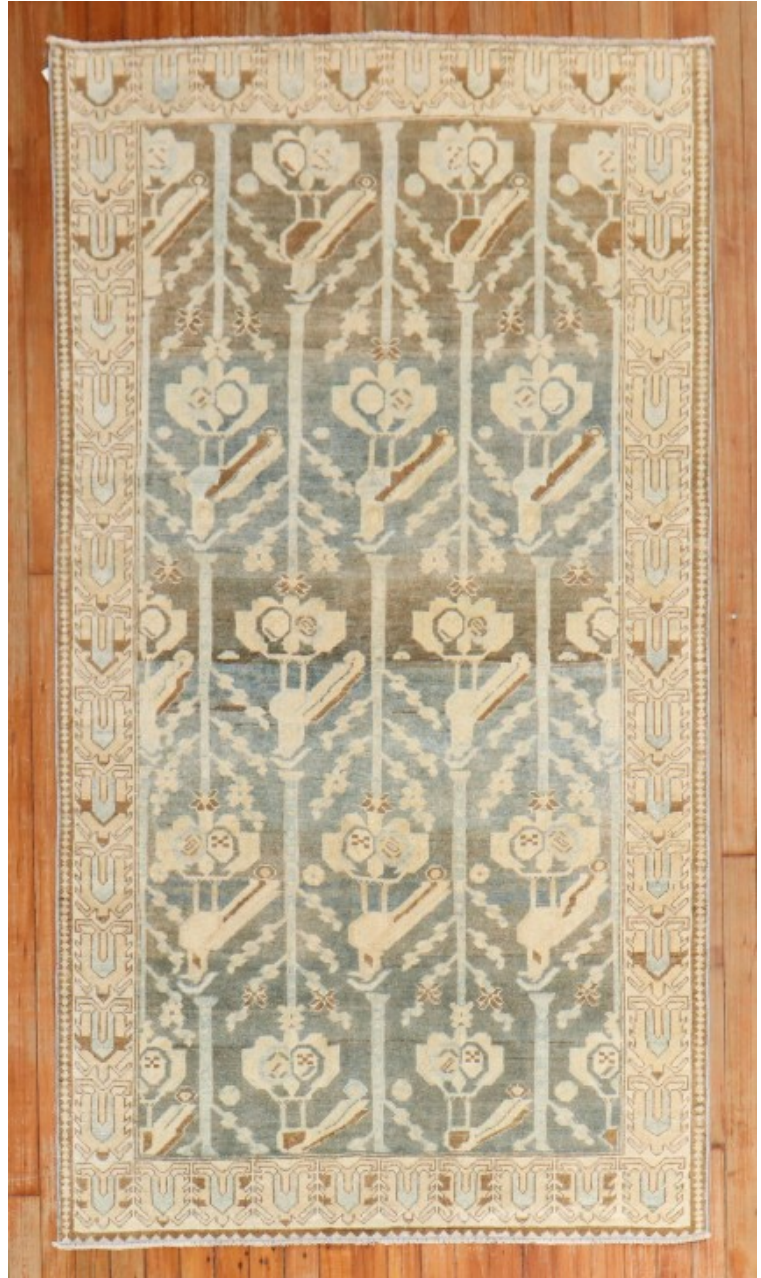

## Malayer Scatter Rug no. j2345

### Description

Earl Tone Persian Malayer rug circa 1930

rug no.	j2345
size	3' 8" X 6' 5"
rug type	Malayer
size / category	Small
price	\$2400.00

**Malayer Scatter Rug no. j2345**