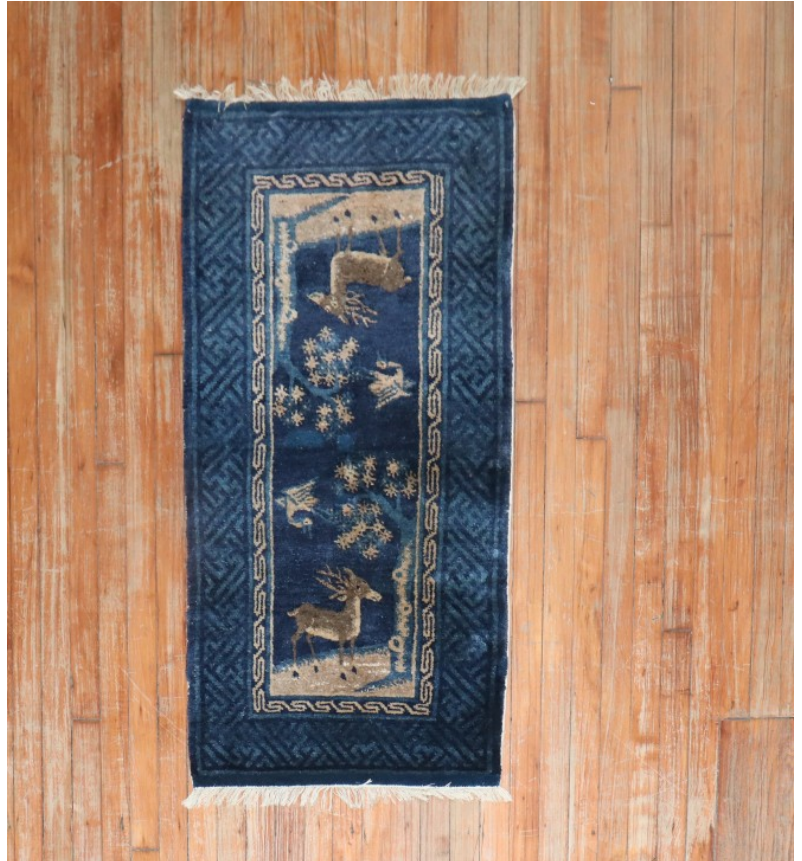

## Antique Blue Chinese Reindeer Rug no. j2420

### Description

An early 20th-century Chinese Pictorial rug with an animal motif in navy and brown

rug no.	j2420
size	2' 1" X 4' 1"
rug type	Chinese, Peking, Pictorial
size / category	Small
price	\$1875.00

**Antique Blue Chinese Reindeer Rug no. j2420**