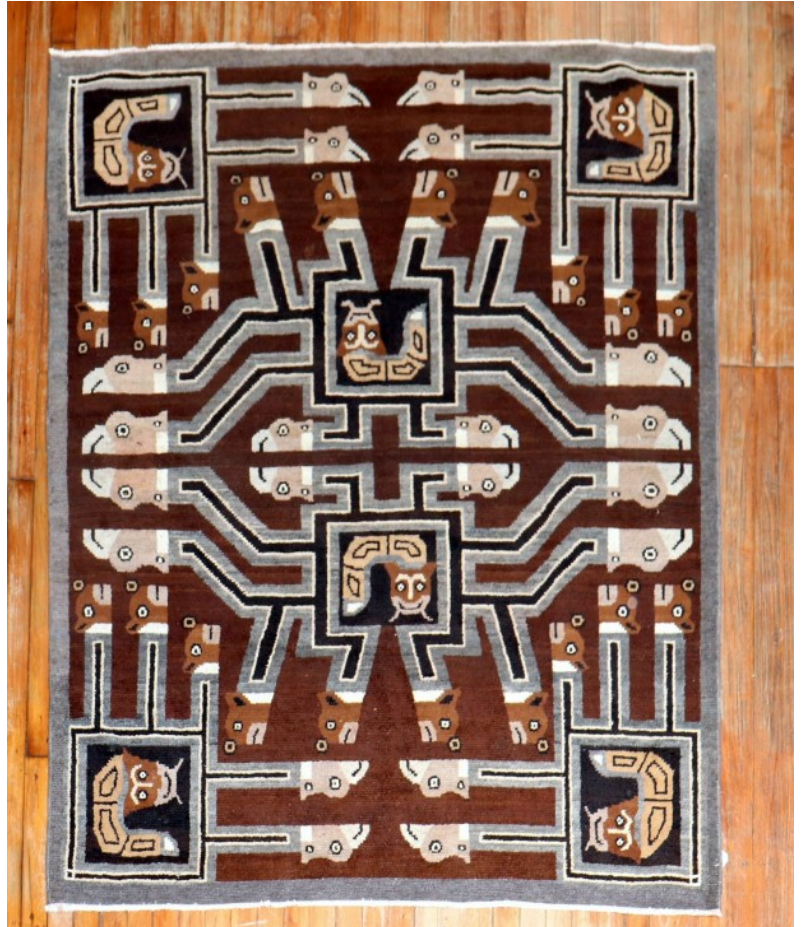

Peculiar Indonesian Pictorial Square Head Rug no. 10578

Description

1920s Indonesian brown pictorial square rug depicting numerous faces of people and animals. A conversation piece.

rug no.	10578
size	5' X 6' 2"
rug type	Pictorial, Samarkand
size / category	Accent, Intermediate, Square

Peculiar Indonesian Pictorial Square Head Rug no. 10578