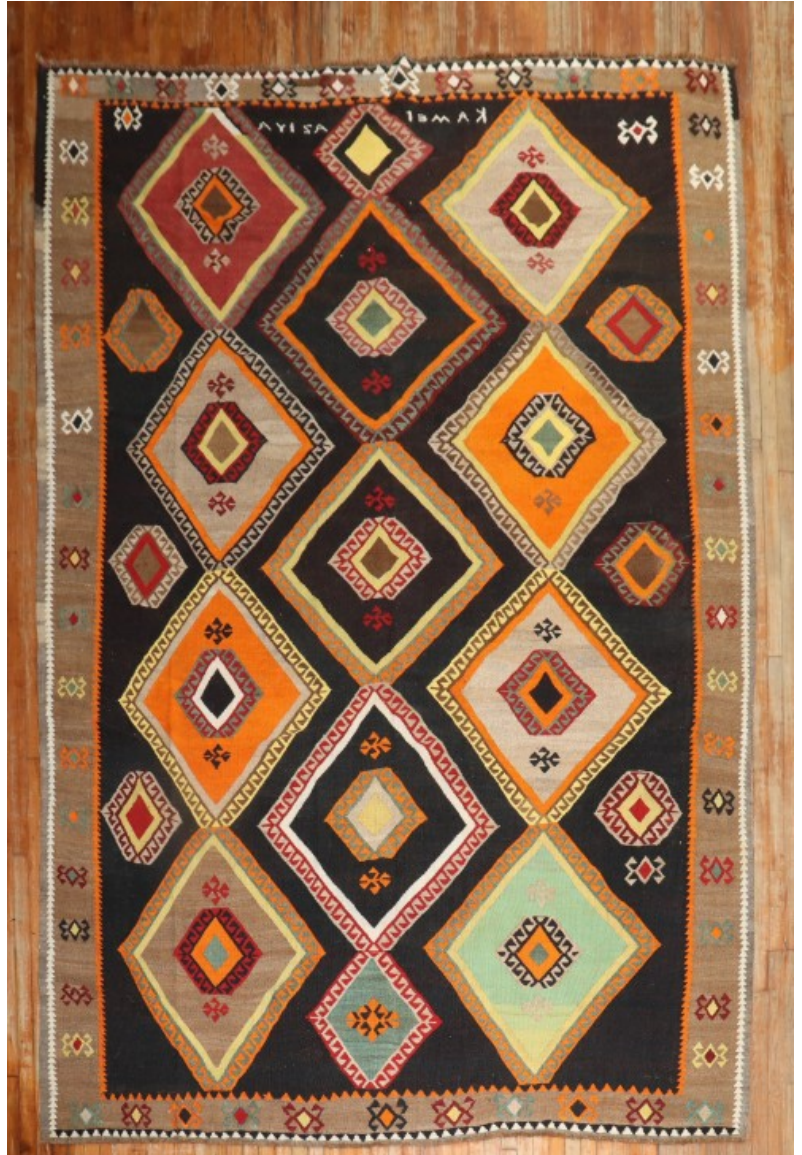

## Large Scale Vintage Turkish Kilim no. j2880

### Description

Large Scale Turkish Kilim Geometric Flatweave from the 3rd quarter of the 20th Century

rug no.	j2880
size	8' 2" X 12' 7"
rug type	Kilim
size / category	Room
price	\$6875.00

**Large Scale Vintage Turkish Kilim no. j2880**