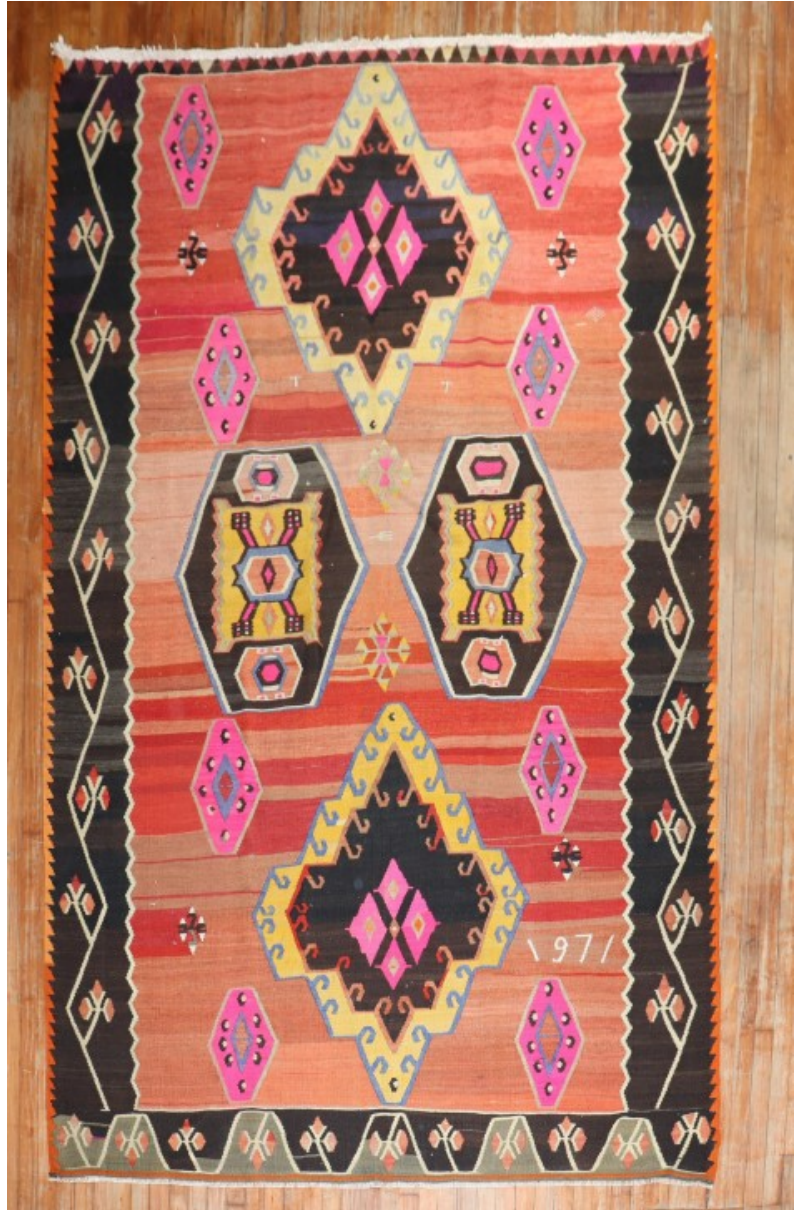

Large Scale Turkish Kilim Dated 1971 no. j2850

Description

A large scale small room size geometric Turkish Kilim Flatweave dated 1971

rug no.	j2850
size	6' X 10' 5"
rug type	Kilim
size / category	Intermediate
price	\$5000.00

Large Scale Turkish Kilim Dated 1971 no. j2850