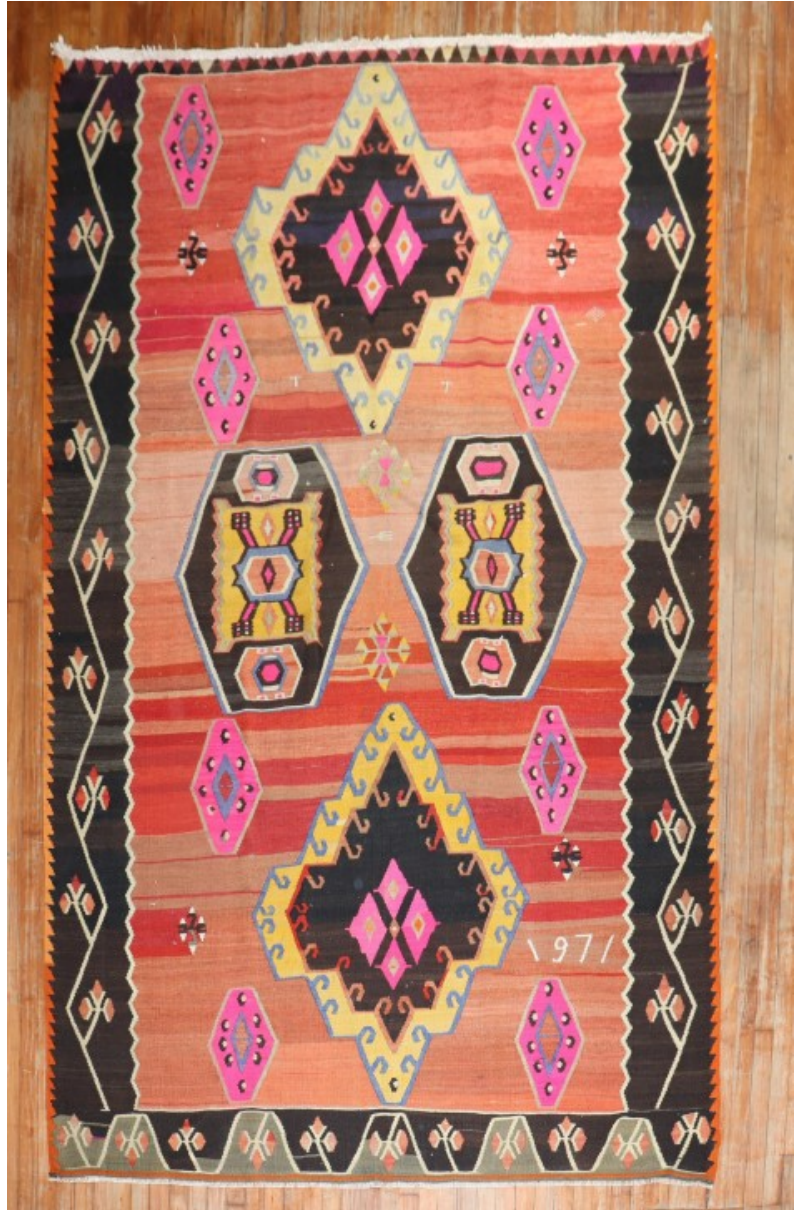

## Large Scale Turkish Kilim Dated 1971 no. j2850

### Description

A large scale small room size geometric  
Turkish Kilim Flatweave dated 1971

rug no.	j2850
size	6' X 10' 5"
rug type	Kilim
size / category	Intermediate

**Large Scale Turkish Kilim Dated 1971 no. j2850**