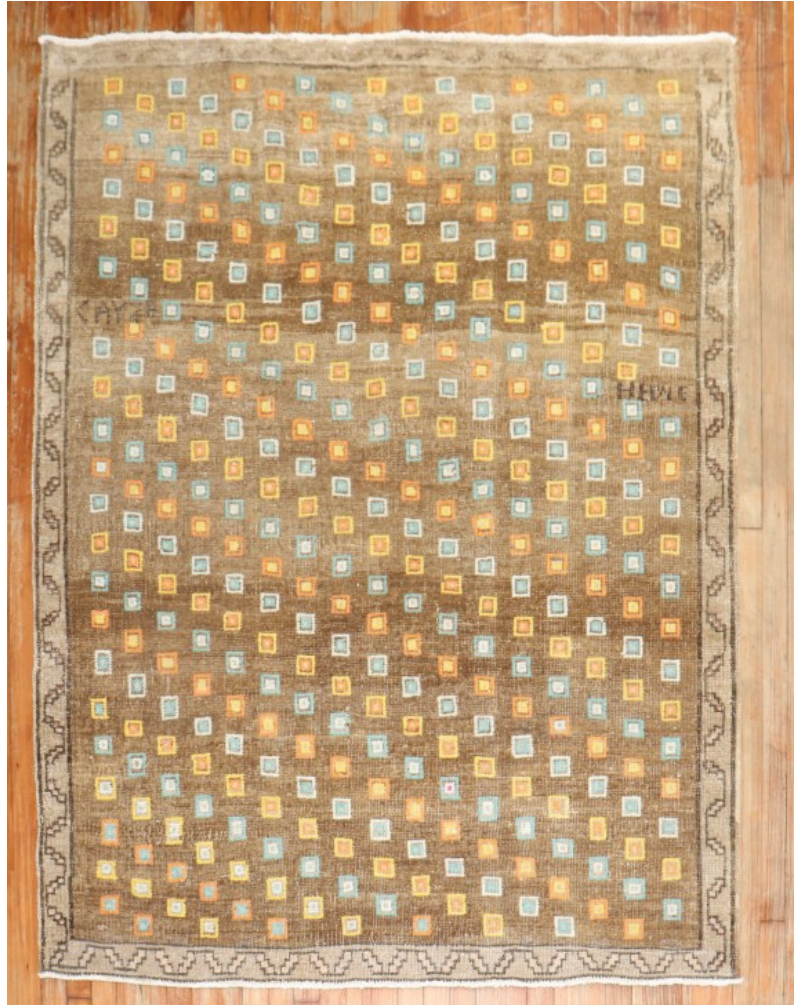

Fun Turkish Kars Foyer Rug no. j2868

Description

Fun mid 20th century Turkish Kars Carpet

rug no.	j2868
size	5' 2" X 6' 7"
rug type	Attitude, Kars
size / category	Accent

Fun Turkish Kars Foyer Rug no. j2868