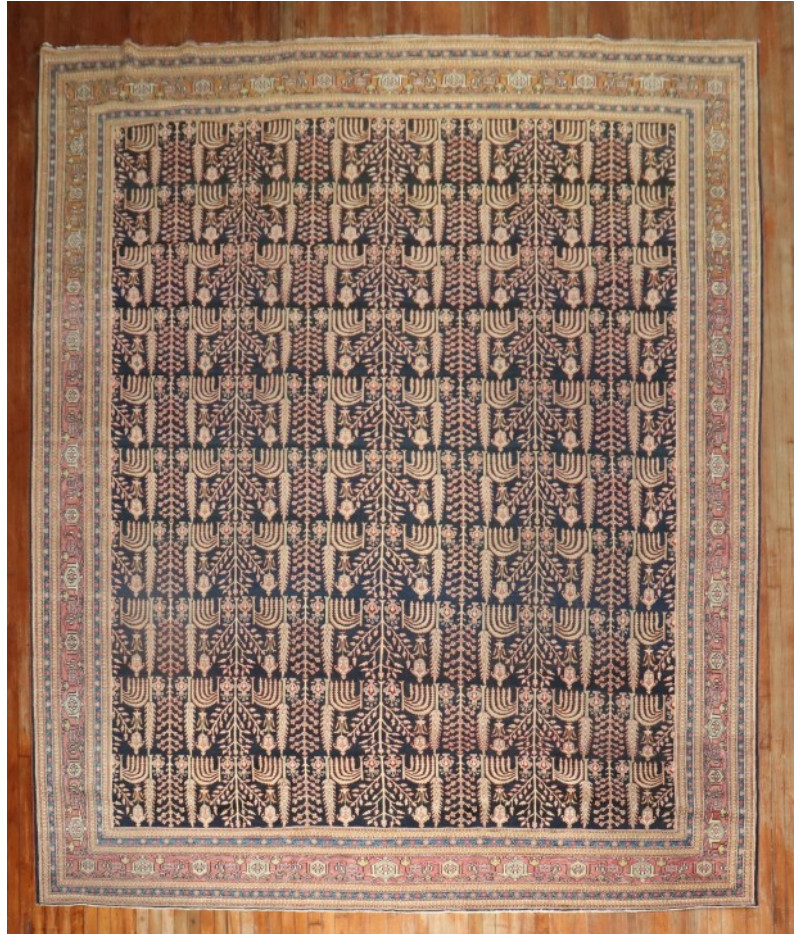

Willow Tree Navy Antique Tabriz Carpet no. j3181

Description

1920s persian Tabriz Rug with a weeping willow tree design on slightly worn navy field

rug no.	j3181
size	10' 1" X 14' 6"
rug type	Tabriz
size / category	Room

Willow Tree Navy Antique Tabriz Carpet no. j3181