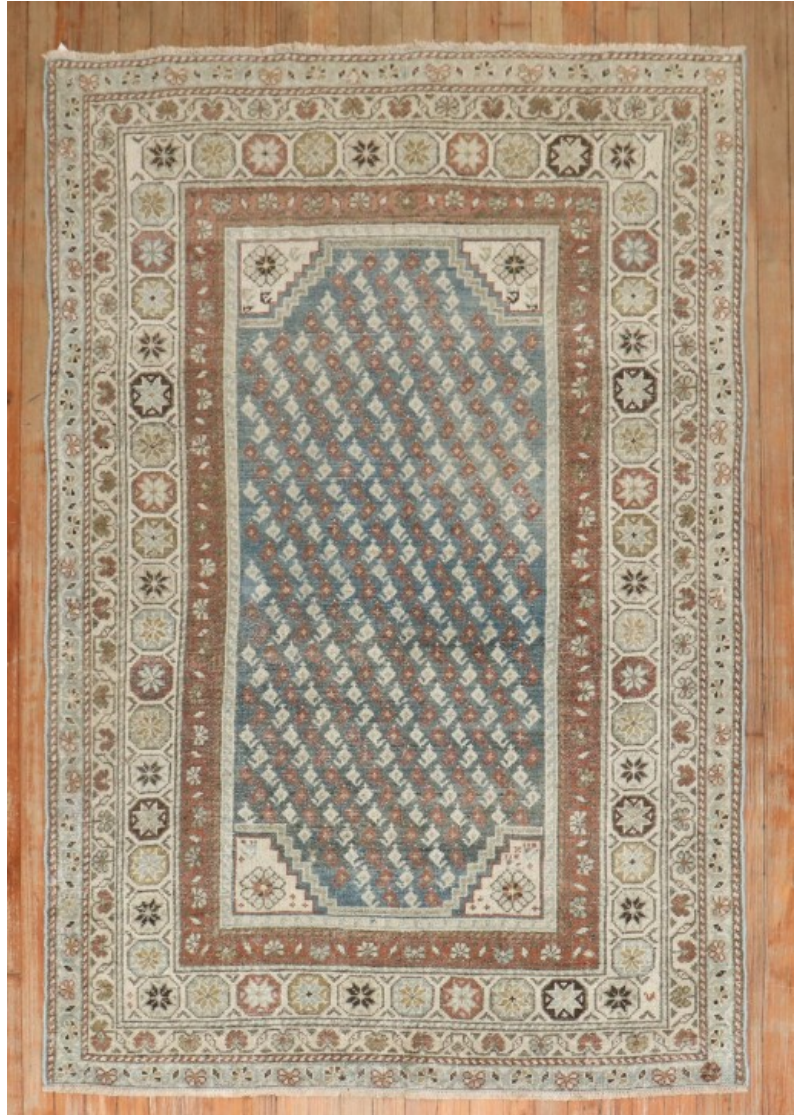

Persian Malayer Rustic Accent Rug no. j3293

Description

1930s Malayer Rug in rustic tones

rug no.	j3293
size	4' 2" X 6' 1"
rug type	Malayer
size / category	Accent

Persian Malayer Rustic Accent Rug no. j3293