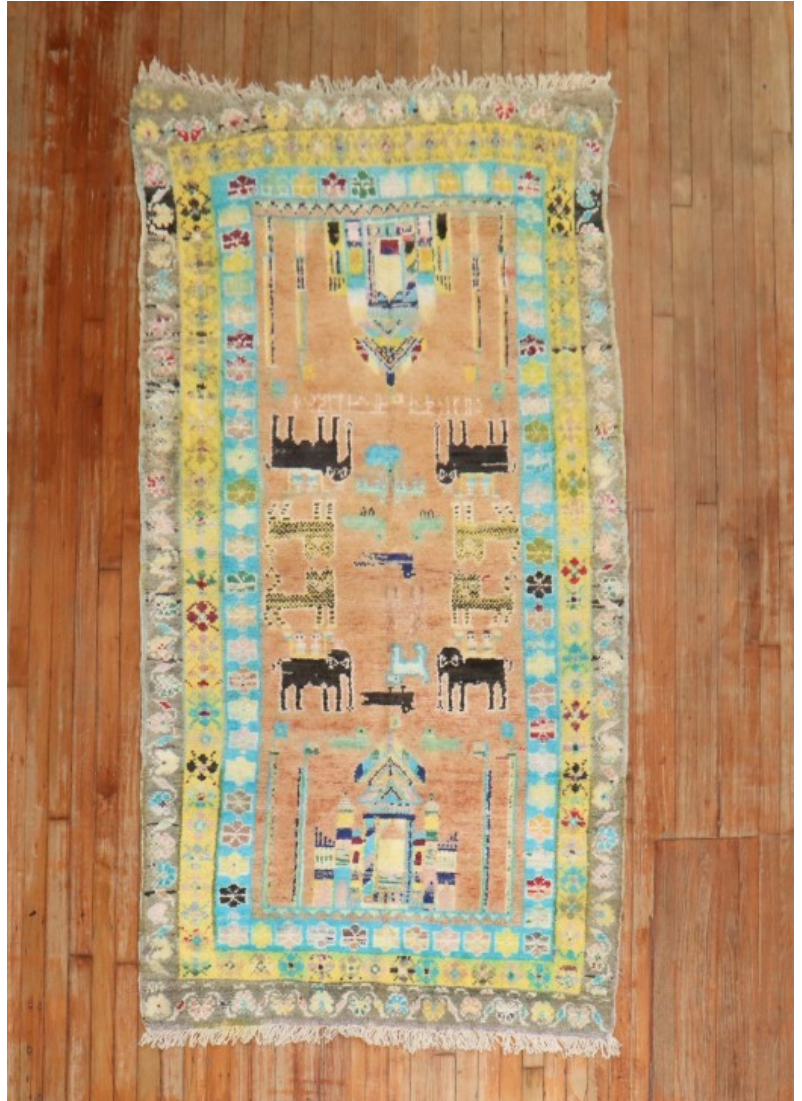

Moroccan Animal Pictorial Rug no. j3566

Description

an accent size moroccan pictorial rug from the middle of the 20th century

rug no. j3566
size 4' 1" X 8' 4"
rug type Moroccan,Pictorial
size / category Accent

Moroccan Animal Pictorial Rug no. j3566