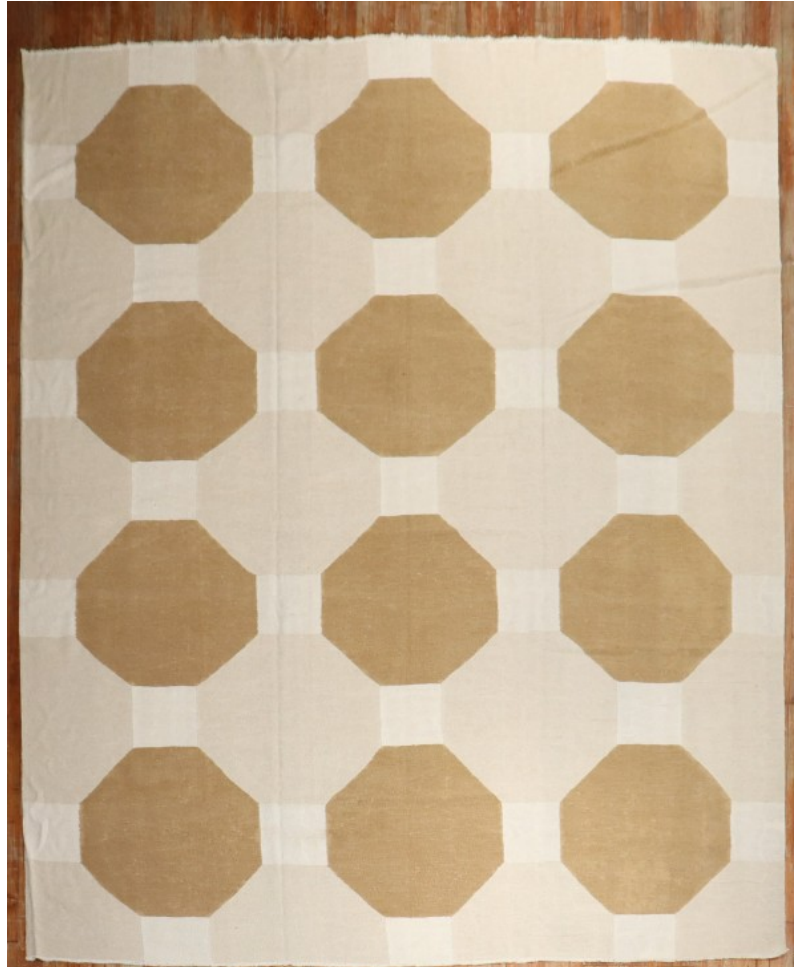

## Modern Turkish Kilim no. j3598

### Description

A one of a kind 21st century modern persian kilim flatweave

rug no. j3598  
size 11' 4" X 14' 8"  
rug type Kilim  
size / category Oversize

**Modern Turkish Kilim no. j3598**