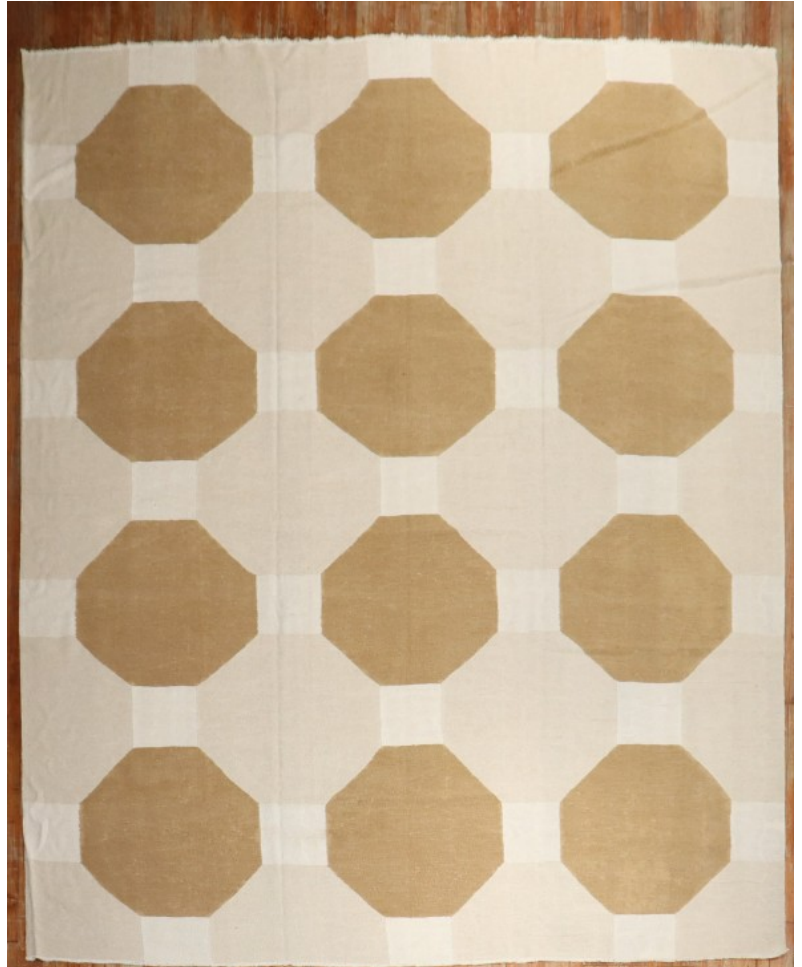

Modern Turkish Kilim no. j3598

Description

A one of a kind 21st century modern persian kilim flatweave

rug no. j3598
size 11' 4" X 14' 8"
rug type Kilim
size / category Oversize

Modern Turkish Kilim no. j3598