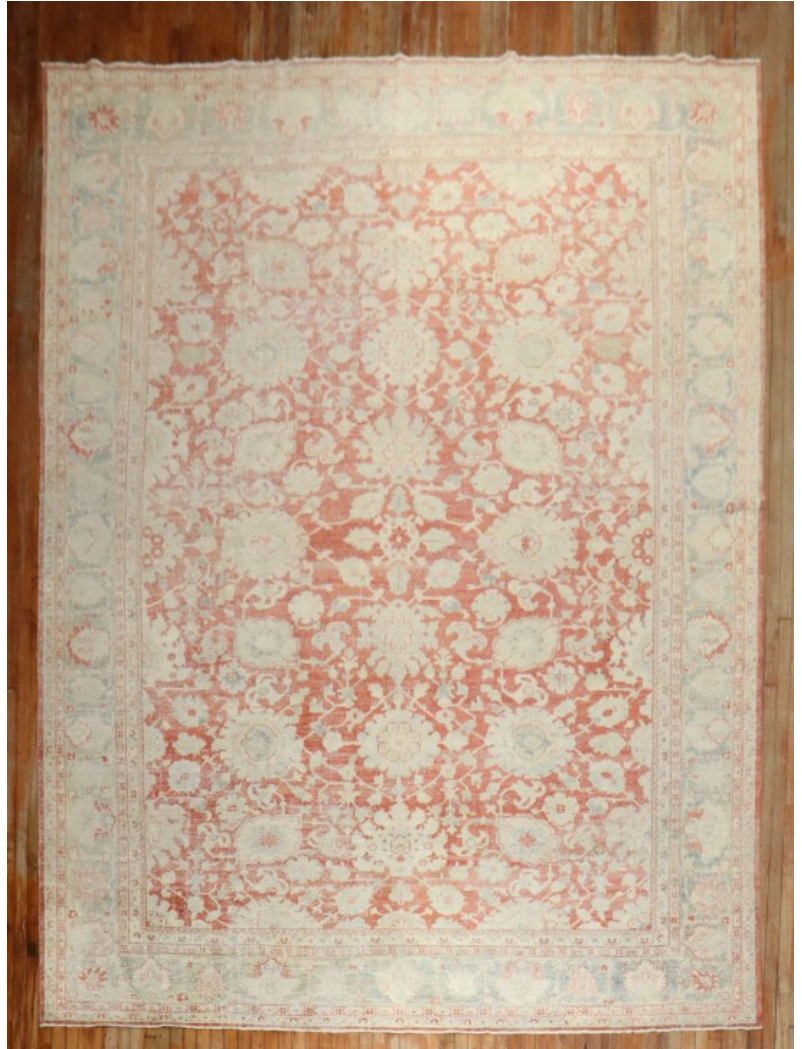

## Antique Mahal no. j3684

### Description

an early 20th Century soft color Persian Mahal Rug

rug no.	j3684
size	10' 2" X 13' 8"
rug type	Sultanabad/Mahal
size / category	Room
price	\$20000.00

**Antique Mahal no. j3684**