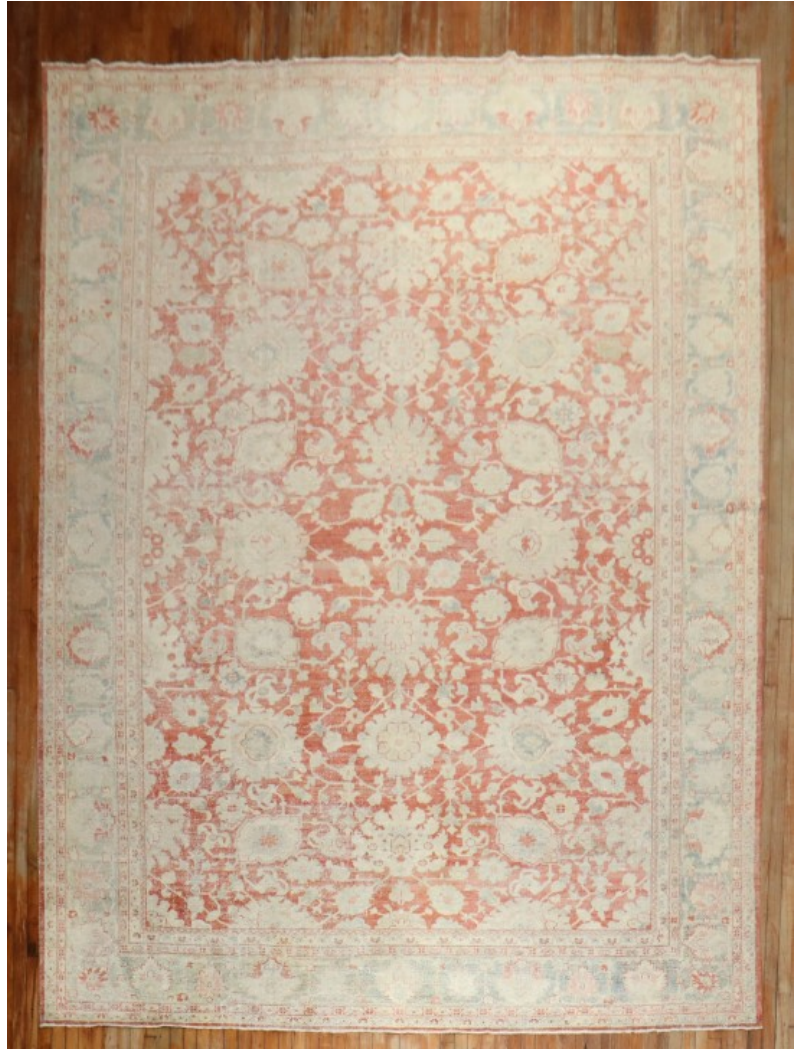

Antique Mahal no. j3684

Description

an early 20th Century soft color Persian Mahal Rug

rug no.	j3684
size	10' 2" X 13' 8"
rug type	Sultanabad/Mahal
size / category	Room

Antique Mahal no. j3684