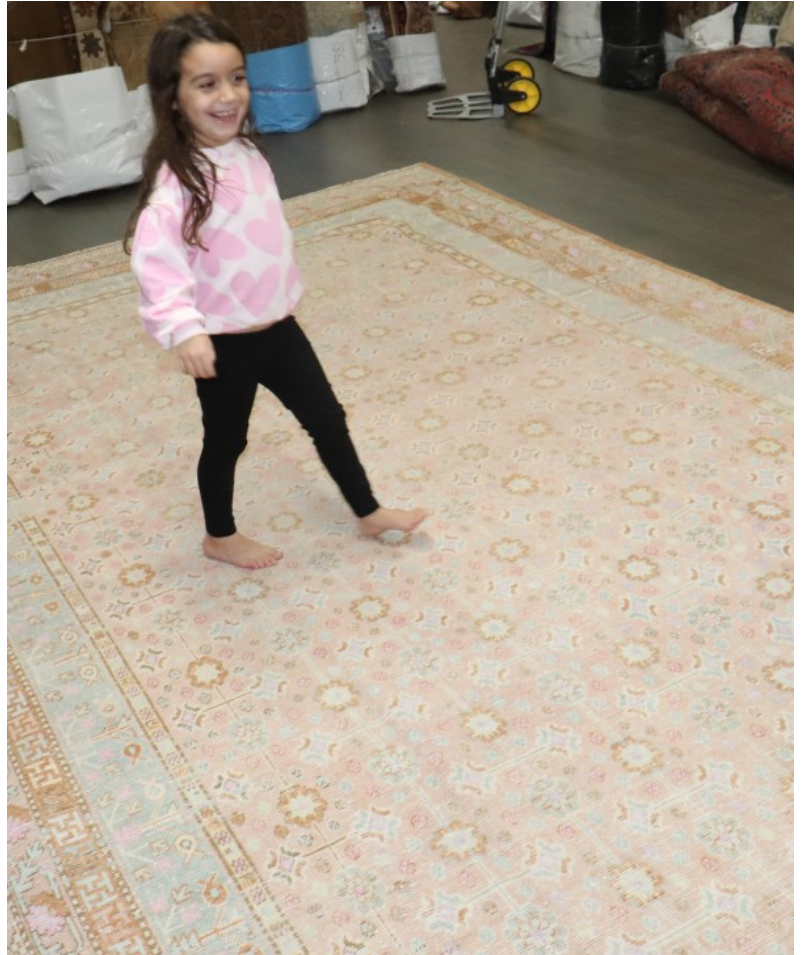

Large Feminine Floral Antique Samarkand Khotan Rug no. j4222

Description

an early 20th century samarkand khotan floral large gallery carpet

rug no.	j4222
size	8' 2" X 15' 4"
rug type	Khotan,Samarkand
size / category	Gallery,Oversize
price	\$15000.00