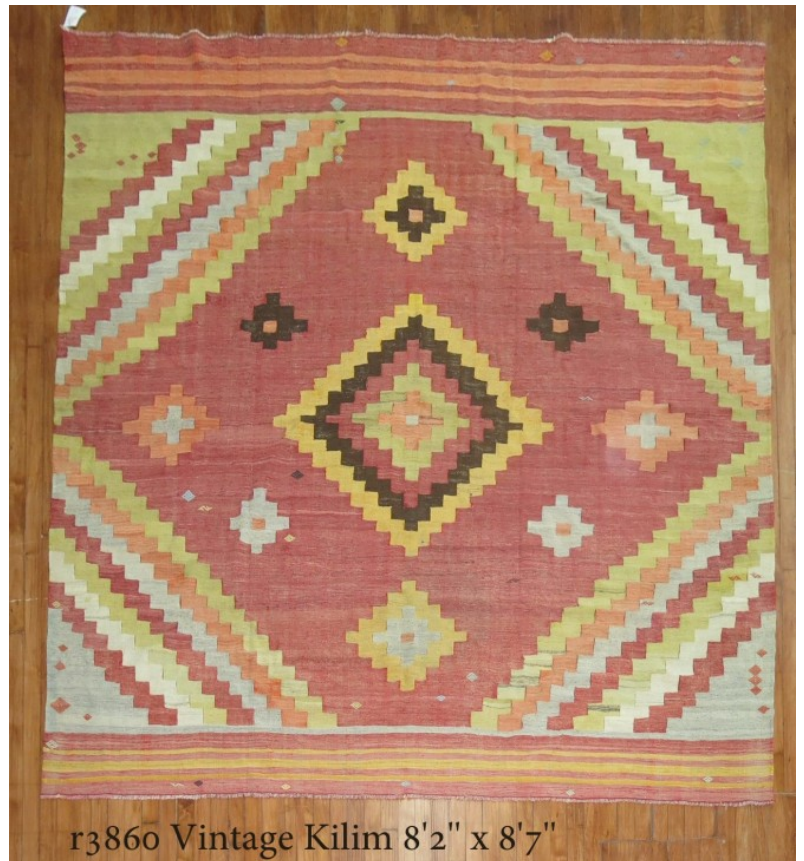

Square Turkish Kilim no. r3860

Description

Square size turkish kilim flatweave from the middle of the 20th century

rug no.	r3860
size	8' 2" X 8' 7"
rug type	Kilim
size / category	Square
price	\$4000.00

Square Turkish Kilim no. r3860