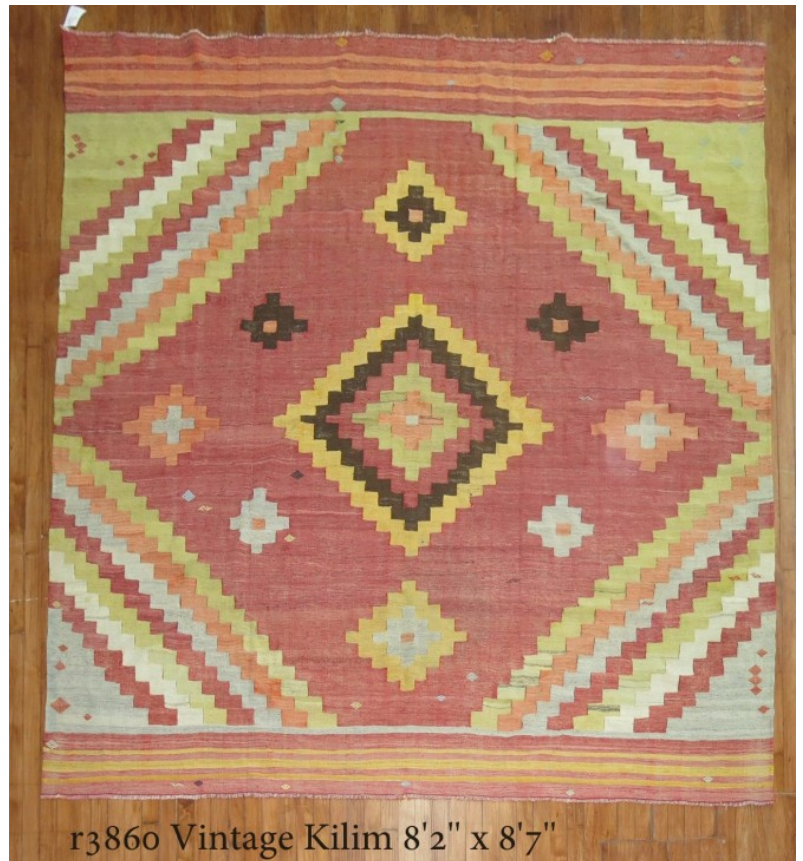

Square Turkish Kilim no. r3860

Description

Square size turkish kilim flatweave from the middle of the 20th century

rug no.	r3860
size	8' 2" X 8' 7"
rug type	Kilim
size / category	Square
price	\$4000.00

Square Turkish Kilim no. r3860