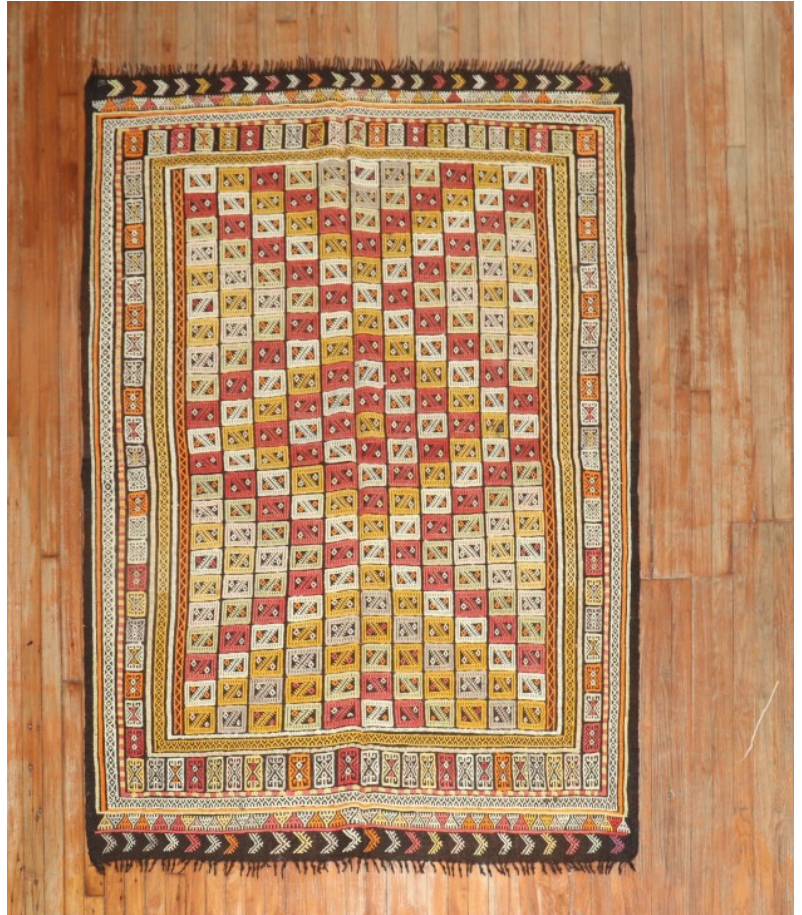

Jajim Kilim no. 30367

Description

mid 20th-century jajim flatweave Turkish
flatweave

rug no. 30367
size 5' 2" X 7' 2"
rug type Kilim
size / category Accent

Jajim Kilim no. 30367